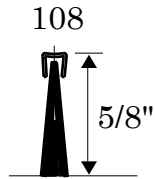

Brush Door Seals

CALL 800 346-1995 for pricing

See KEL-EEZ at
www.kel-eezweatherization.com

25 Monofil™ 72

25 KryOgem™ Fibers/Monofil72 Fiber Seals

OverHead Door Seal
(Header seal)
Cp-120

OverHead Door Seal
(Side seal)
Cp- 84

Door BottomSeal
(Door sweep)
36" Doors
Cp-36

KEL-EEZ® Weatherstripping Bldg One The Die-Gem Way Akron Oh 44312-1539
Copyright KEL-EEZ 1971 - 2008 All Rights Reserved

Adv#

KEL-EEZ and PEEL N STICK are Registered Trademarks with
the United States Patent & Trademark Office