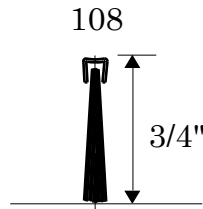

Brush Door Seals

CALL 800 346-1995 for pricing

See KEL-EEZ at
www.kel-eezweatherization.com

25 Monofil™ 72

25 KryOgem™ Fibers/Monofil72 Fiber Seals

OverHead Door Seal
(Header seal)
Cp-120

OverHead Door Seal
(Side seal)
Cp- 84

Door BottomSeal
(Door sweep)
36" Doors
Cp-36

KEL-EEZ® Weatherstripping Bldg One The Die-Gem Way Akron Oh 44312-1539
Copyright KEL-EEZ 1971 - 2008 All Rights Reserved

Adv#

KEL-EEZ and PEEL N STICK are Registered Trademarks with
the United States Patent & Trademark Office