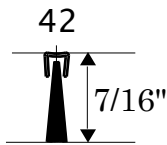

Brush Door Seals

CALL 800 346-1995 for pricing

See KEL-EEZ at
www.kel-eezweatherization.com

25 Monofil™ 72

25 KryOgem™ Fibers/Monofil72 Fiber Seals