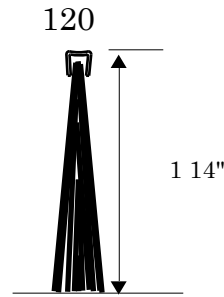

Brush Door Seals

CALL 800 346-1995 for pricing

See KEL-EEZ at
www.kel-eezweatherization.com

25 Monofil™ 72

25 KryOgem™ Fibers/Monofil72 Fiber Seals

OverHead Door Seal
(Header seal)
Cp-120

OverHead Door Seal
(Side seal)
Cp- 84

Door BottomSeal
(Door sweep)
36" Doors
Cp-36

KEL-EEZ® Weatherstripping Bldg One The Die-Gem Way Akron Oh 44312-1539
Copyright KEL-EEZ 1971 - 2008 All Rights Reserved

Adv#

KEL-EEZ and PEEL N STICK are Registered Trademarks with
the United States Patent & Trademark Office