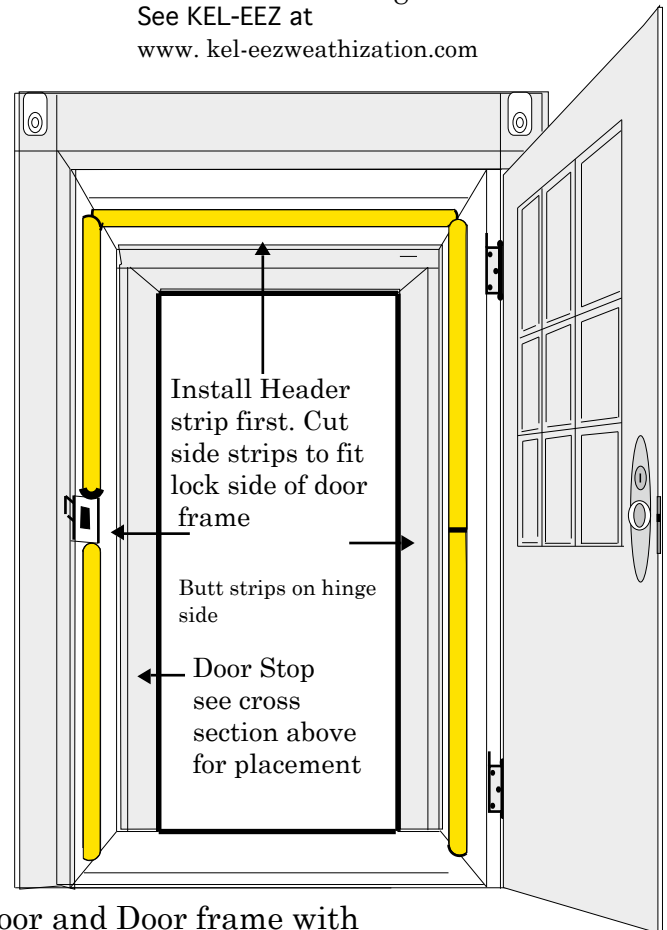

Door and Door frame with PEEL N STICK Brass weatherstripping