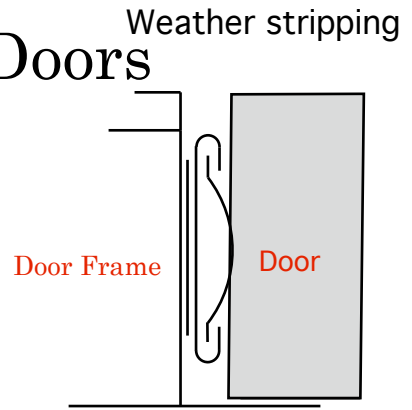

Weatherstripping Products for Doors

PEEL N STICK® Brass

Seals the air space between the Door and Door Frame

KEL-EEZ® products have been used in and designated for use in Historic Preservation

(Click on [KEL-EEZ SEALER SALES ORDER form](#), at top, for quote or CALL 800 346-1995 with your question &/or to place order

Order #	Door Frame Size	Set Size	Product #
KEL170	32x80	1 pc 32" 4 pcs 40"	KD32x80
KEL171	36x80	1 pc 36" 4pcs 40"	KD36x80
KEL168	36x84	1 pc 36" 4 pcs 42"	KD36x84

Door stop

The spring brass seal always presses against the door thus you stop more air infiltration