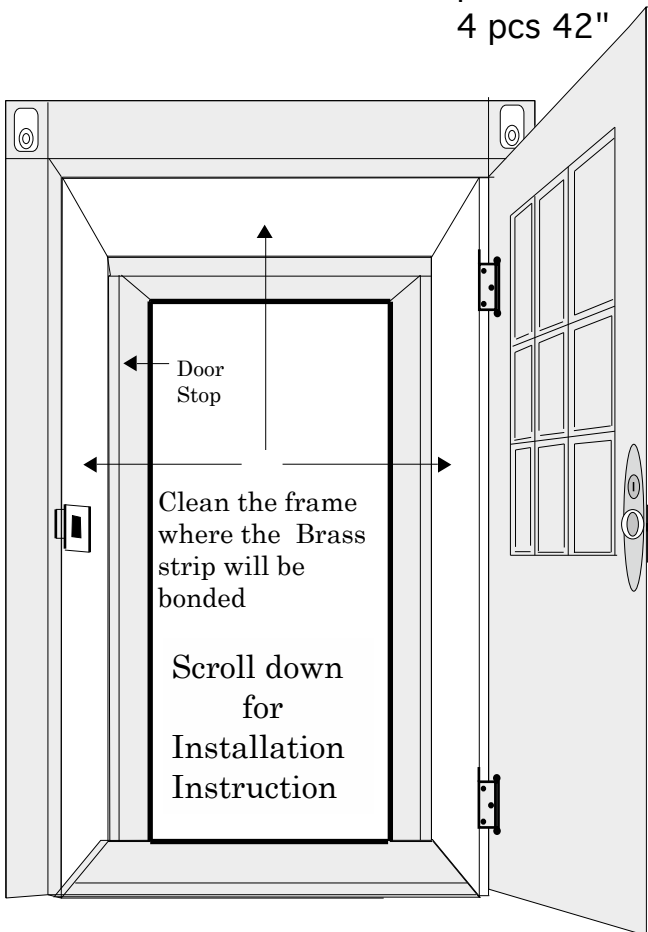

Door and Door frame