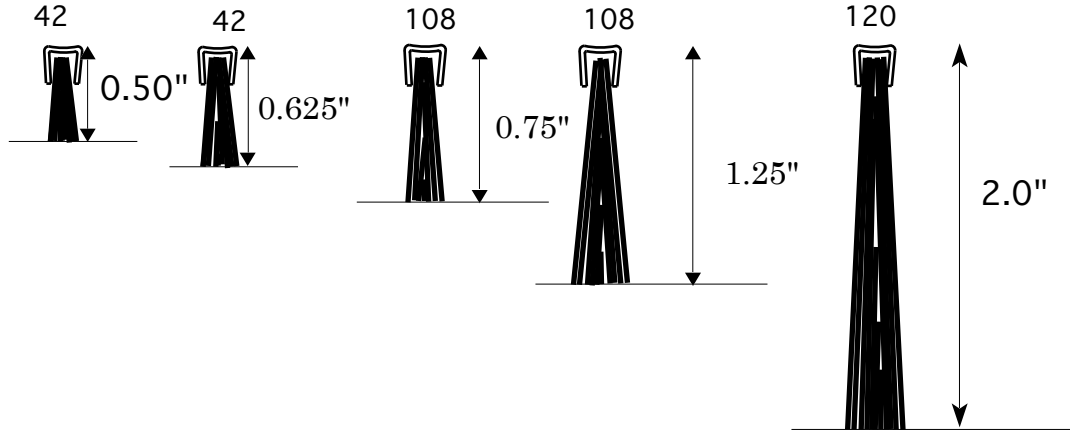

Brush Seals

30 Monofil™ 72

#30 KryOgem™ Fibers

HFF12

HFB15

HFS

**Header Seal
Exterior
Sliding Door
attach with
PEEL N STICK®
or other fastening
system**